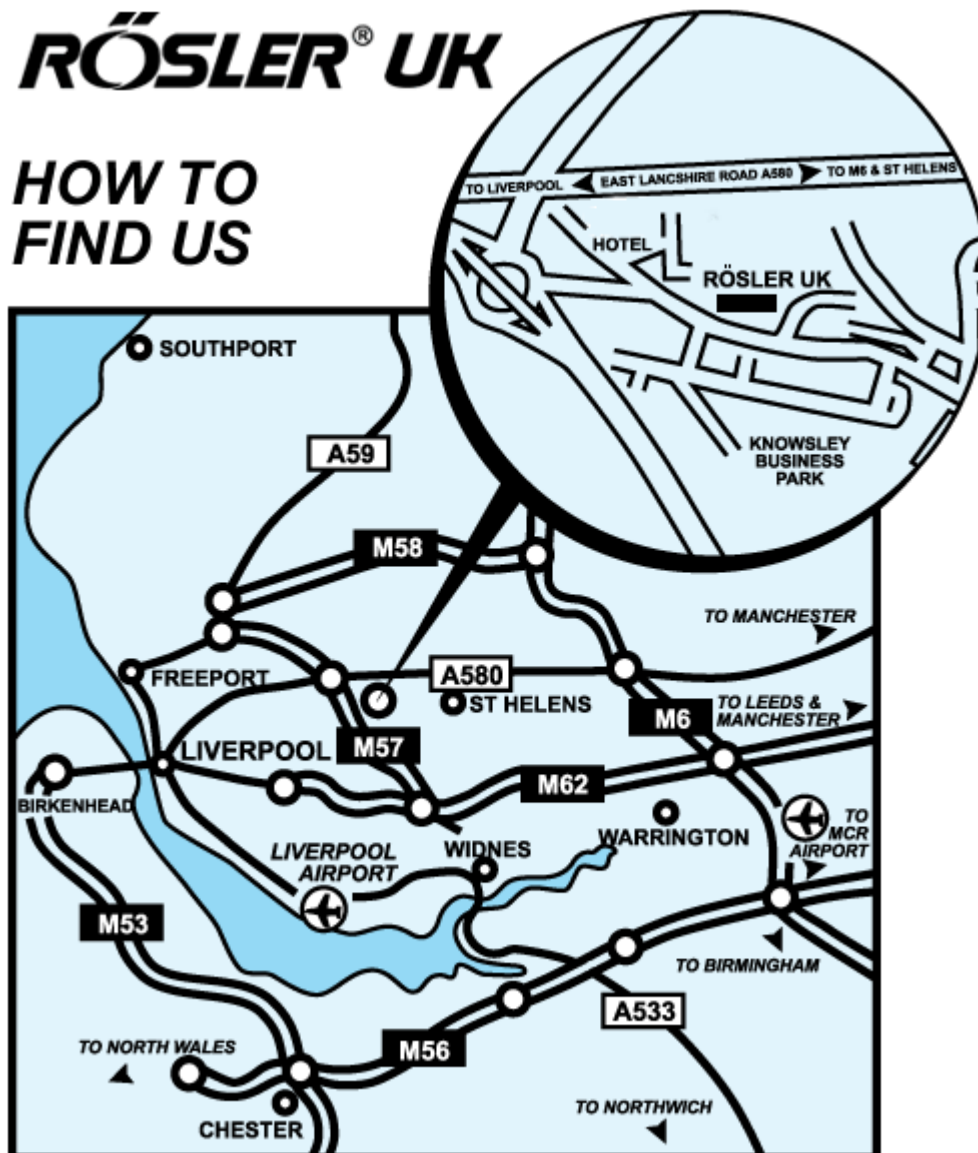

RÖSLER® UK

HOW TO FIND US

BY ROAD FROM THE SOUTH

- Leave M6 at junction 21A (M62 Liverpool)
- Leave M62 at junction 6 (M57 Southport)
- Leave M57 at junction 4 (Knowsley Business Park)
- Take the 4th exit from the roundabout onto School Lane.
- We are 450 yards along School Lane on the left hand side .

BY ROAD FROM THE NORTH

- Leave M6 at junction 26 (M58 Southport)
- At the end of the M58 join the M57
- Leave the M57 at junction 4 (knowsley Business Park)
- Take the 2nd exit from the roundabout onto School Lane.
- We are 450 yards along School Lane on the left hand side

RÖSLER UK

Unity grove, School Lane, Knowsley Business Park
Merseyside L34 9GT