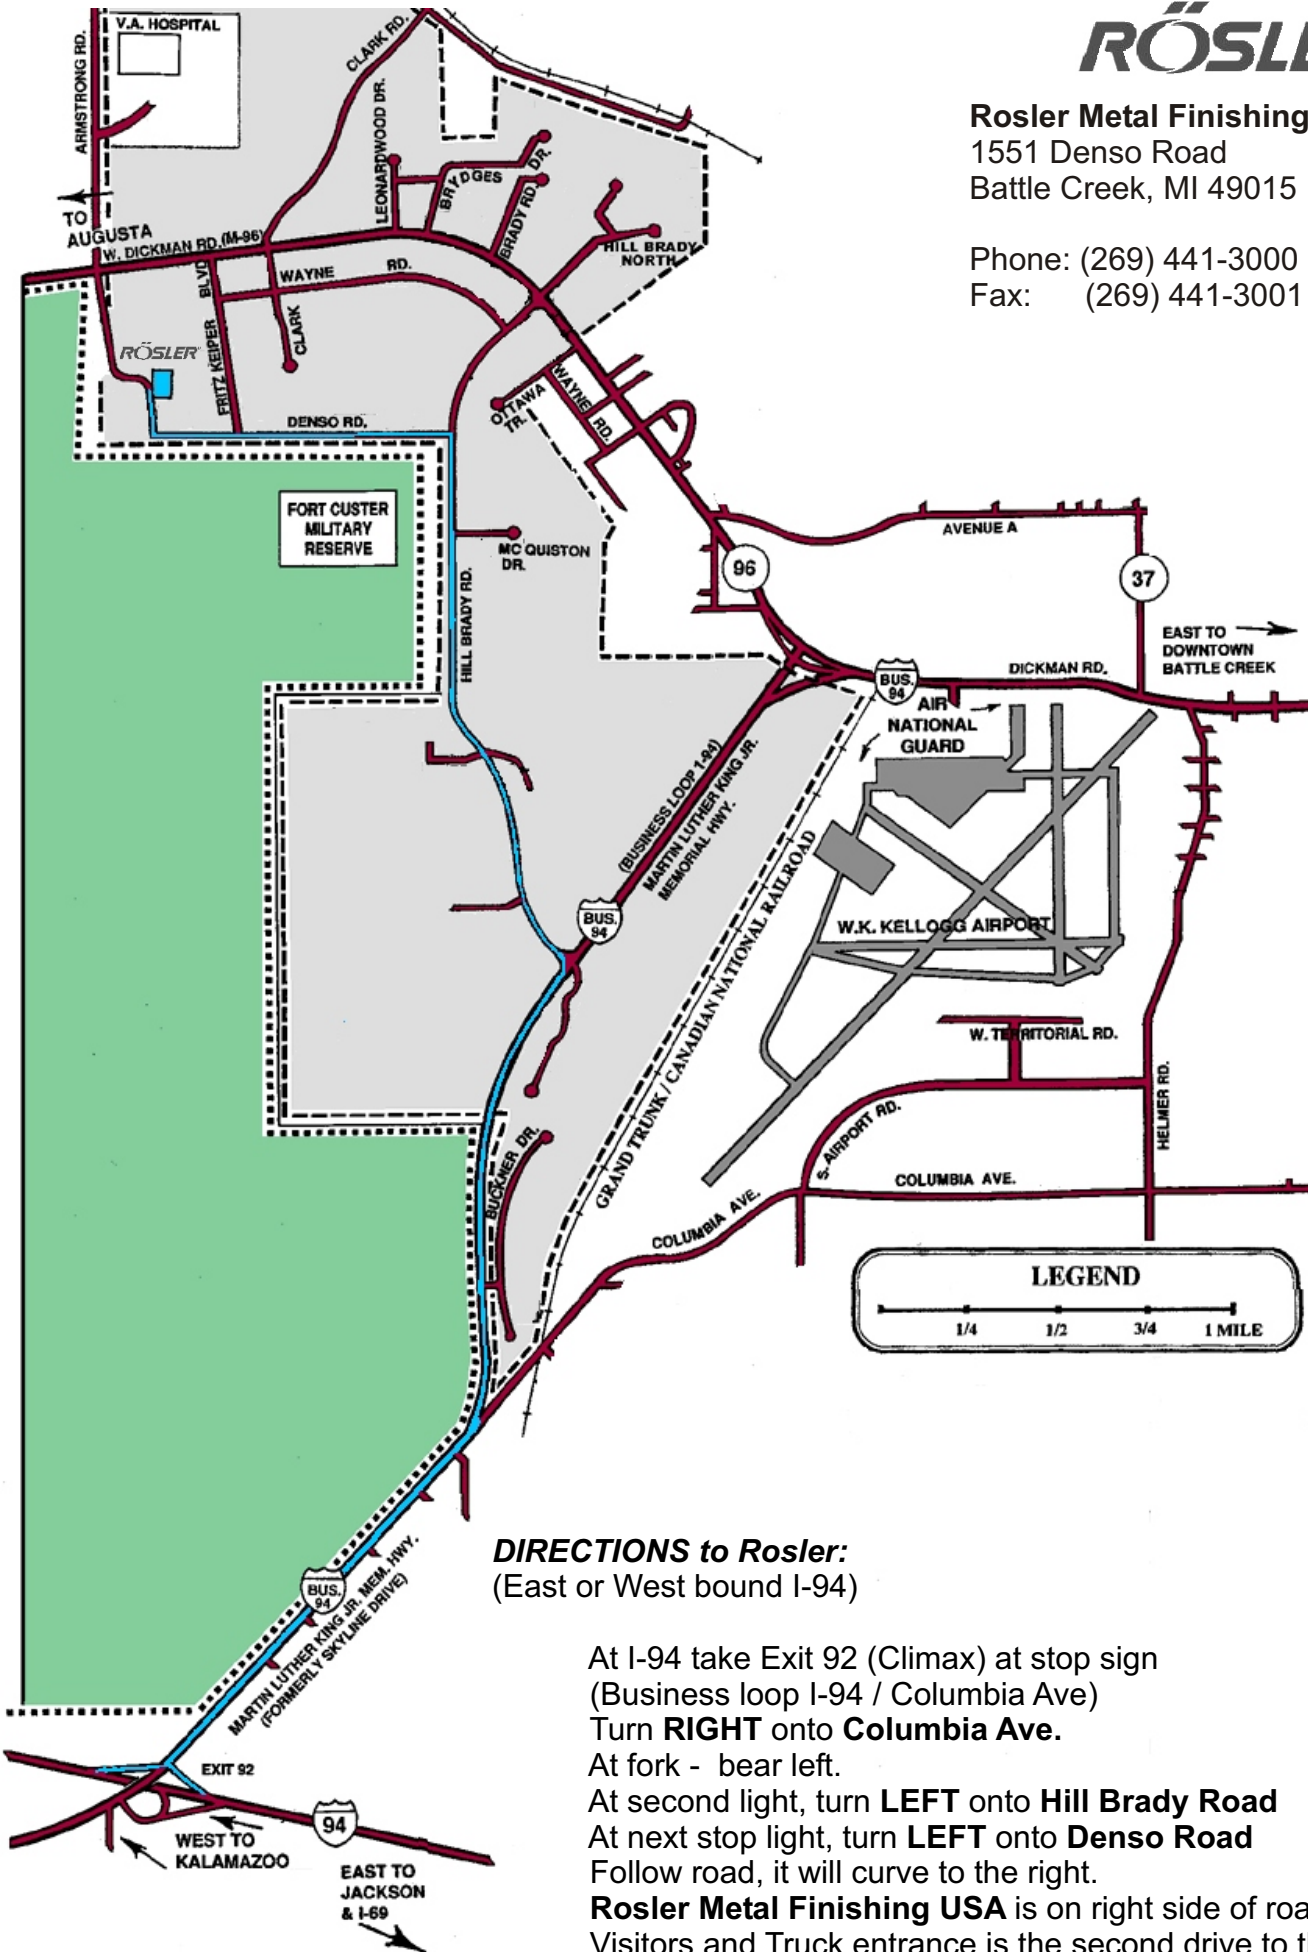

RÖSLER®

Rosler Metal Finishing USA, LLC
1551 Denso Road
Battle Creek, MI 49015

Phone: (269) 441-3000
Fax: (269) 441-3001

DIRECTIONS to Rosler: (East or West bound I-94)

At I-94 take Exit 92 (Climax) at stop sign
(Business loop I-94 / Columbia Ave)
Turn **RIGHT** onto **Columbia Ave.**

At fork - bear left.

At second light, turn **LEFT** onto **Hill Brady Road**

At next stop light, turn **LEFT** onto **Denso Road**

Follow road, it will curve to the right.

Rosler Metal Finishing USA is on right side of road.

Visitors and Truck entrance is the second drive to the right.